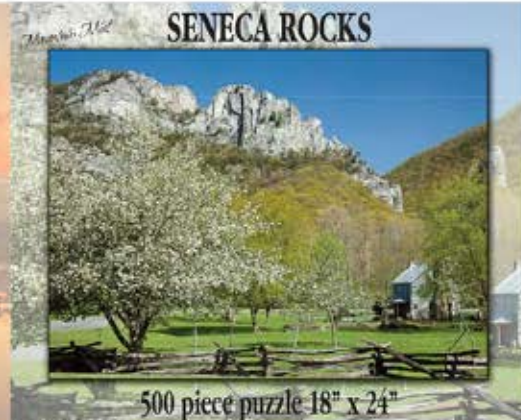

JS011 Blackwater Falls

*Mountain Mist* **NEW RIVER GORGE**

500 PIECE JIGSAW PUZZLE 18" x 24"

JS012 New River Gorge

*Mountain Mist* **TYGART LAKE**

500 PIECE JIGSAW PUZZLE 18" x 24"

JS013 Tygart Lake

*Mountain Mist* **SENECA ROCKS**

500 piece puzzle 18" x 24"

JS005 Seneca Rocks