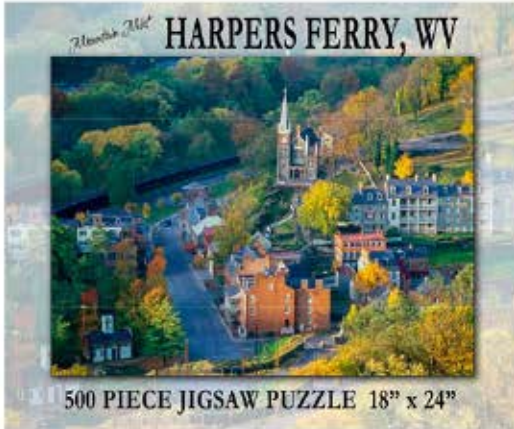

**VISTA**  
LANDSCAPES

# JIGSAW PUZZLES

18x24 \$8.00ea

Frank Ceravalo  
(304)671-2401  
FAX 866-888-9213  
info@vistawv.com  
www.vistawv.com

*Mountain Mist* **HARPERS FERRY, WV**

500 PIECE JIGSAW PUZZLE 18" x 24"

JS007 Harpers Ferry

*Mountain Mist* **BLACKWATER FALLS**

500 PIECE JIGSAW PUZZLE 18" X 24"

JS002 Blackwater Falls While They Last

*Mountain Mist* **NATURAL BRIDGE of VA**

500 PIECE PUZZLE 18" x 24"

JS008 Natural Bridge

*Mountain Mist* **CASS SCENIC RAILROAD**