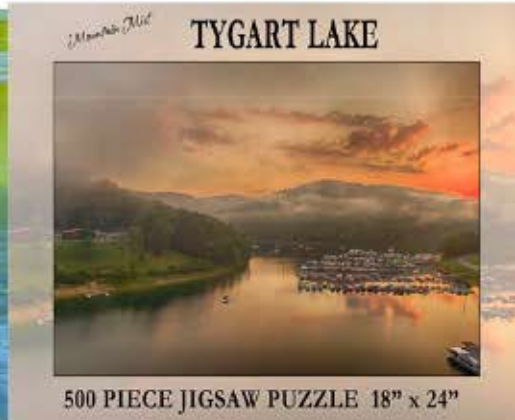

*Mountain Mist* **BLACKWATER FALLS**

500 PIECE JIGSAW PUZZLE 18" X 24"

JS002 Blackwater Falls While They Last

*Mountain Mist* **NATURAL BRIDGE of VA**

500 PIECE PUZZLE 18" x 24"

JS008 Natural Bridge

*Mountain Mist* **CASS SCENIC RAILROAD**

500 PIECE JIGSAW PUZZLE 18" x 24"

JS009 Cass RR

*Mountain Mist* **GLADE CREEK MILL**

500 PIECE JIGSAW PUZZLE 18" x 24"

JS010 Glade Creek Mill

*Mountain Mist* **BLACKWATER FALLS**

500 PIECE JIGSAW PUZZLE 18" x 24"

JS011 Blackwater Falls

*Mountain Mist* **NEW RIVER GORGE**

500 PIECE JIGSAW PUZZLE 18" x 24"

JS012 New River Gorge

*Mountain Mist* **TYGART LAKE**

500 PIECE JIGSAW PUZZLE 18" x 24"

JS013 Tygart Lake

*Mountain Mist* **SENECA ROCKS**

500 piece puzzle 18" x 24"

JS005 Seneca Rocks