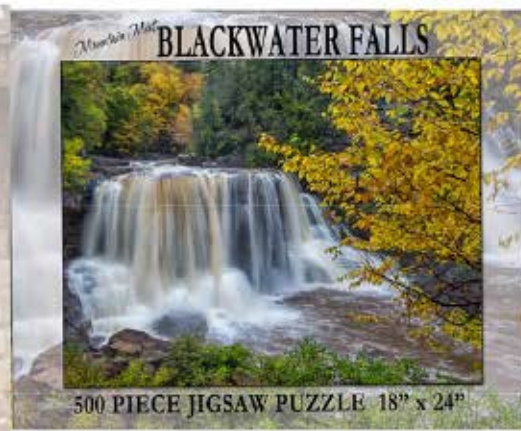

*Mountain Mist* **BLACKWATER FALLS**

500 PIECE JIGSAW PUZZLE 18" X 24"

JS002 Blackwater Falls While They Last

*Mountain Mist* **NATURAL BRIDGE of VA**

500 PIECE PUZZLE 18" x 24"

JS008 Natural Bridge

*Mountain Mist* **CASS SCENIC RAILROAD**

500 PIECE JIGSAW PUZZLE 18" x 24"

JS009 Cass RR

*Mountain Mist* **GLADE CREEK MILL**

500 PIECE JIGSAW PUZZLE 18" x 24"

JS010 Glade Creek Mill

*Mountain Mist* **BLACKWATER FALLS**

500 PIECE JIGSAW PUZZLE 18" x 24"

JS011 Blackwater Falls

*Mountain Mist* **NEW RIVER GORGE**

500 PIECE JIGSAW PUZZLE 18" x 24"

JS012 New River Gorge

*Mountain Mist* **TYGART LAKE**

500 PIECE JIGSAW PUZZLE 18" x 24"

JS013 Tygart Lake

*Mountain Mist* **SENECA ROCKS**