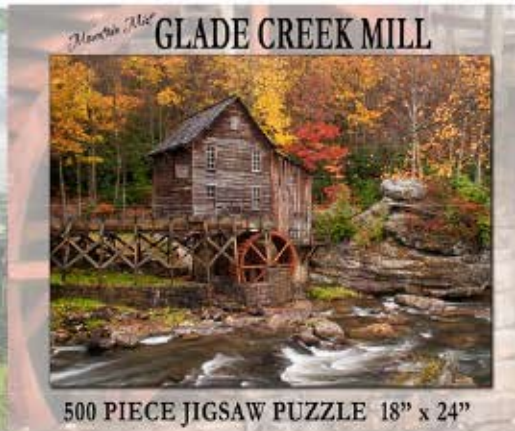

Mountain Mist **GLADE CREEK MILL**

500 PIECE JIGSAW PUZZLE 18" x 24"

JS010 Glade Creek Mill