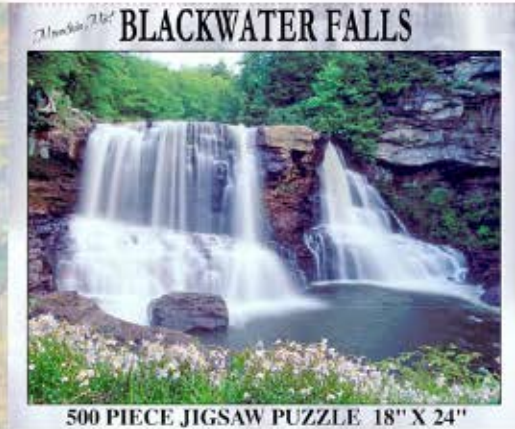

**VISTA**  
LANDSCAPES

*Mountain Mist* **BLACKWATER FALLS**

500 PIECE JIGSAW PUZZLE 18" X 24"

JS002 Blackwater Falls While They Last

*Mountain Mist* **NATURAL BRIDGE of VA**

500 PIECE PUZZLE 18" x 24"

JS008 Natural Bridge

*Mountain Mist* **CASS SCENIC RAILROAD**