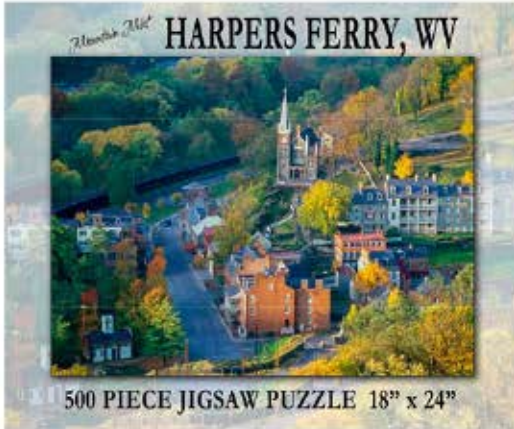

VISTA
LANDSCAPES

JIGSAW PUZZLES

18x24 \$8.00ea

Frank Ceravalo
(304)671-2401
FAX 866-888-9213
info@vistawv.com
www.vistawv.com

Mountain Mist **HARPERS FERRY, WV**

500 PIECE JIGSAW PUZZLE 18" x 24"

JS007 Harpers Ferry

Mountain Mist **BLACKWATER FALLS**

500 PIECE JIGSAW PUZZLE 18" x 24"

JS002 Blackwater Falls While They Last

Mountain Mist **NATURAL BRIDGE of VA**

500 PIECE PUZZLE 18" x 24"

JS008 Natural Bridge

Mountain Mist **CASS SCENIC RAILROAD**

500 PIECE JIGSAW PUZZLE 18" x 24"

JS009 Cass RR

Mountain Mist **GLADE CREEK MILL**

500 PIECE JIGSAW PUZZLE 18" x 24"

JS010 Glade Creek Mill

Mountain Mist **BLACKWATER FALLS**

500 PIECE JIGSAW PUZZLE 18" x 24"

JS011 Blackwater Falls

Mountain Mist **NEW RIVER GORGE**

500 PIECE JIGSAW PUZZLE 18" x 24"

JS012 New River Gorge

Mountain Mist **TYGART LAKE**

500 PIECE JIGSAW PUZZLE 18" x 24"

JS013 Tygart Lake

Mountain Mist **SENECA ROCKS**