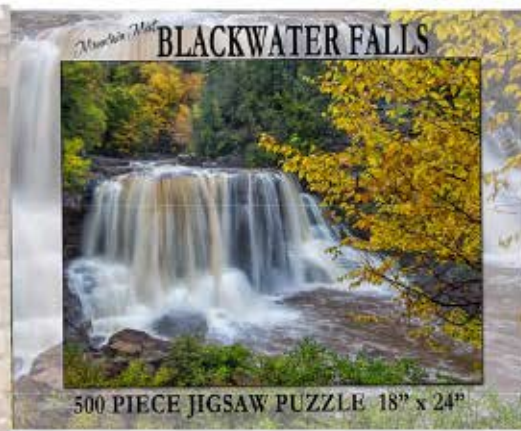

Mountain Mist **BLACKWATER FALLS**

500 PIECE JIGSAW PUZZLE 18" x 24"

JS002 Blackwater Falls While They Last

Mountain Mist **NATURAL BRIDGE of VA**

500 PIECE PUZZLE 18" x 24"

JS008 Natural Bridge

Mountain Mist **CASS SCENIC RAILROAD**

500 PIECE JIGSAW PUZZLE 18" x 24"

JS009 Cass RR

Mountain Mist **GLADE CREEK MILL**

500 PIECE JIGSAW PUZZLE 18" x 24"

JS010 Glade Creek Mill

Mountain Mist **BLACKWATER FALLS**

500 PIECE JIGSAW PUZZLE 18" x 24"

JS011 Blackwater Falls

Mountain Mist **NEW RIVER GORGE**

500 PIECE JIGSAW PUZZLE 18" x 24"

JS012 New River Gorge

Mountain Mist **TYGART LAKE**

500 PIECE JIGSAW PUZZLE 18" x 24"

JS013 Tygart Lake

Mountain Mist **SENECA ROCKS**