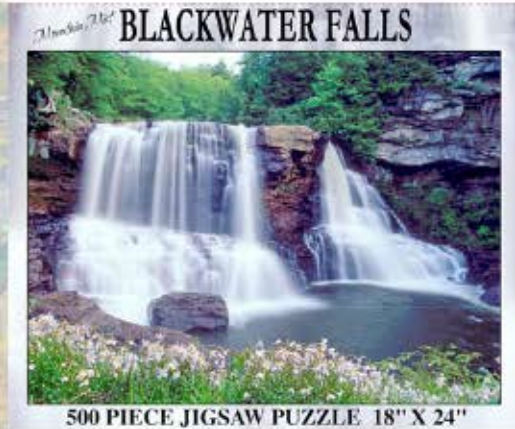

Mountain Mist **BLACKWATER FALLS**

500 PIECE JIGSAW PUZZLE 18" x 24"

JS002 Blackwater Falls While They Last

Mountain Mist **NATURAL BRIDGE of VA**

500 PIECE PUZZLE 18" x 24"

JS008 Natural Bridge

Mountain Mist **CASS SCENIC RAILROAD**