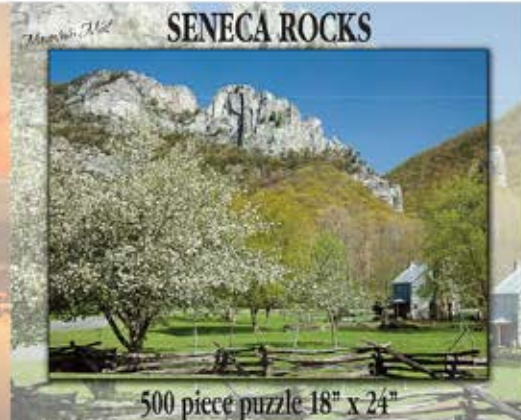

JS011 Blackwater Falls

Mountain Mist **NEW RIVER GORGE**

500 PIECE JIGSAW PUZZLE 18" x 24"

JS012 New River Gorge

Mountain Mist **TYGART LAKE**

500 PIECE JIGSAW PUZZLE 18" x 24"

JS013 Tygart Lake

Mountain Mist **SENECA ROCKS**

500 piece puzzle 18" x 24"

JS005 Seneca Rocks