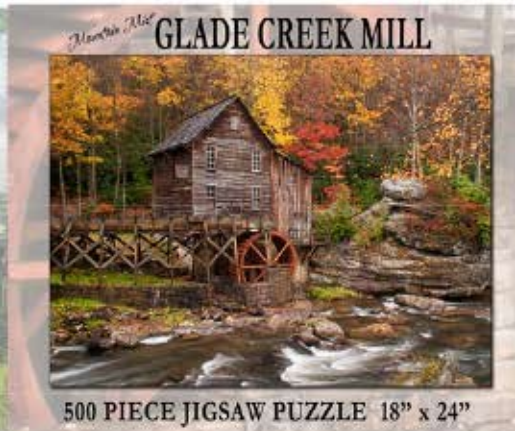

Mountain Mist **BLACKWATER FALLS**

500 PIECE JIGSAW PUZZLE 18" x 24"

JS002 Blackwater Falls While They Last

Mountain Mist **NATURAL BRIDGE of VA**

500 PIECE PUZZLE 18" x 24"

JS008 Natural Bridge

Mountain Mist **CASS SCENIC RAILROAD**

500 PIECE JIGSAW PUZZLE 18" x 24"

JS009 Cass RR

Mountain Mist **GLADE CREEK MILL**

500 PIECE JIGSAW PUZZLE 18" x 24"

JS010 Glade Creek Mill

Mountain Mist **BLACKWATER FALLS**

500 PIECE JIGSAW PUZZLE 18" x 24"