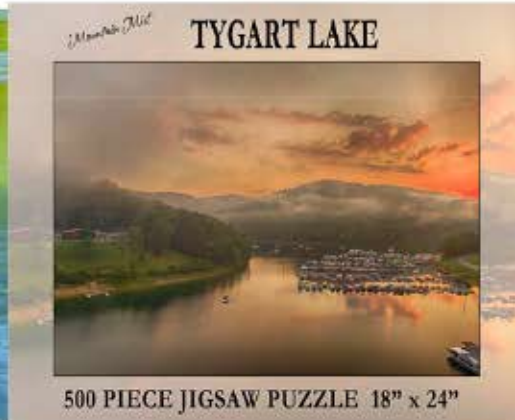

Mountain Mist **BLACKWATER FALLS**

500 PIECE JIGSAW PUZZLE 18" x 24"

JS002 Blackwater Falls While They Last

Mountain Mist **NATURAL BRIDGE of VA**

500 PIECE PUZZLE 18" x 24"

JS008 Natural Bridge

Mountain Mist **CASS SCENIC RAILROAD**

500 PIECE JIGSAW PUZZLE 18" x 24"

JS009 Cass RR

Mountain Mist **GLADE CREEK MILL**

500 PIECE JIGSAW PUZZLE 18" x 24"

JS010 Glade Creek Mill

Mountain Mist **BLACKWATER FALLS**

500 PIECE JIGSAW PUZZLE 18" x 24"

JS011 Blackwater Falls

Mountain Mist **NEW RIVER GORGE**

500 PIECE JIGSAW PUZZLE 18" x 24"

JS012 New River Gorge

Mountain Mist **TYGART LAKE**

500 PIECE JIGSAW PUZZLE 18" x 24"

JS013 Tygart Lake

Mountain Mist **SENECA ROCKS**

500 piece puzzle 18" x 24"

JS005 Seneca Rocks